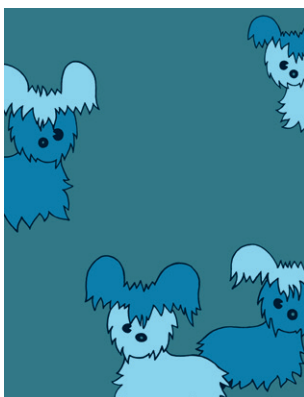

Pups FBF Bluebell

Pups FBF Blush

Pups FBF Denim

Pups FBF Grass

Pups FBF Lollypop

Pups FBF Rain

Pups FBF Seaside

Pups FBF Shadow

Pattern Repeat: v - 57.2cm, h - 67cm approx, v - 22.5in, h - 26.4in approx.

✉ Got any questions? We love to help - send us an email to hello@florencebroadhurstfabrics.com

Share your pics with us! [florence.broadhurst.fabrics](https://www.instagram.com/florence.broadhurst.fabrics) [#myfabflorence](https://twitter.com/myfabflorence) [florencebroadhurstfabrics.com](https://www.florencebroadhurstfabrics.com)